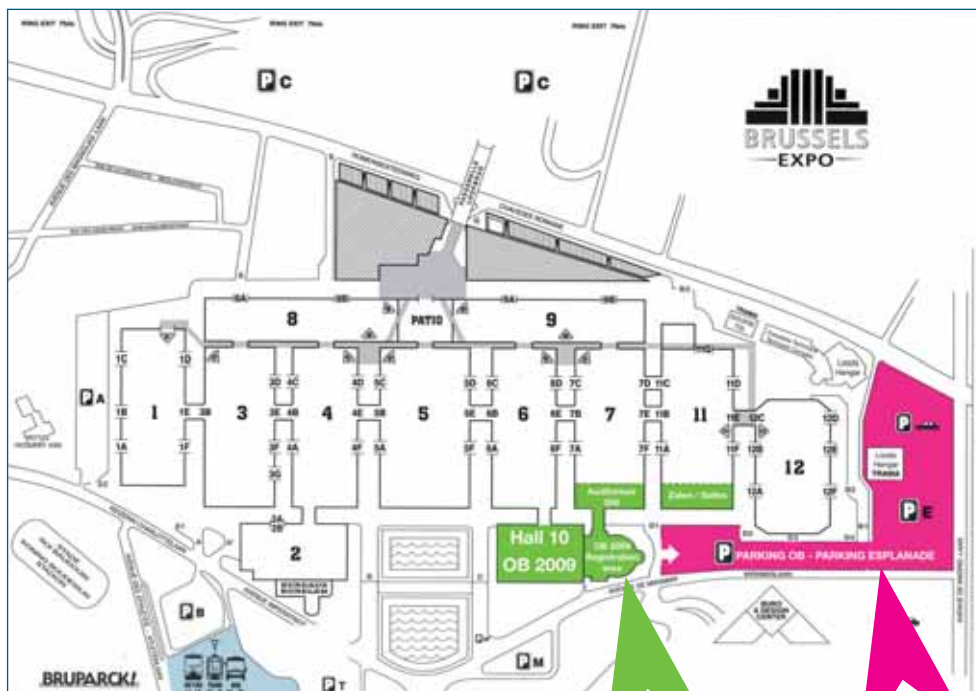

Convention Center

Brussels EXPO, Hall 10
Place de Belgique - Belgiëplein - 1020 Brussels

Metro

OB 2009 Entrance

OB 2009 Parking

Brussels Expo, located in the heart of Europe, has the major advantage of being centrally located. The site is easily reached by car, train or airplane.