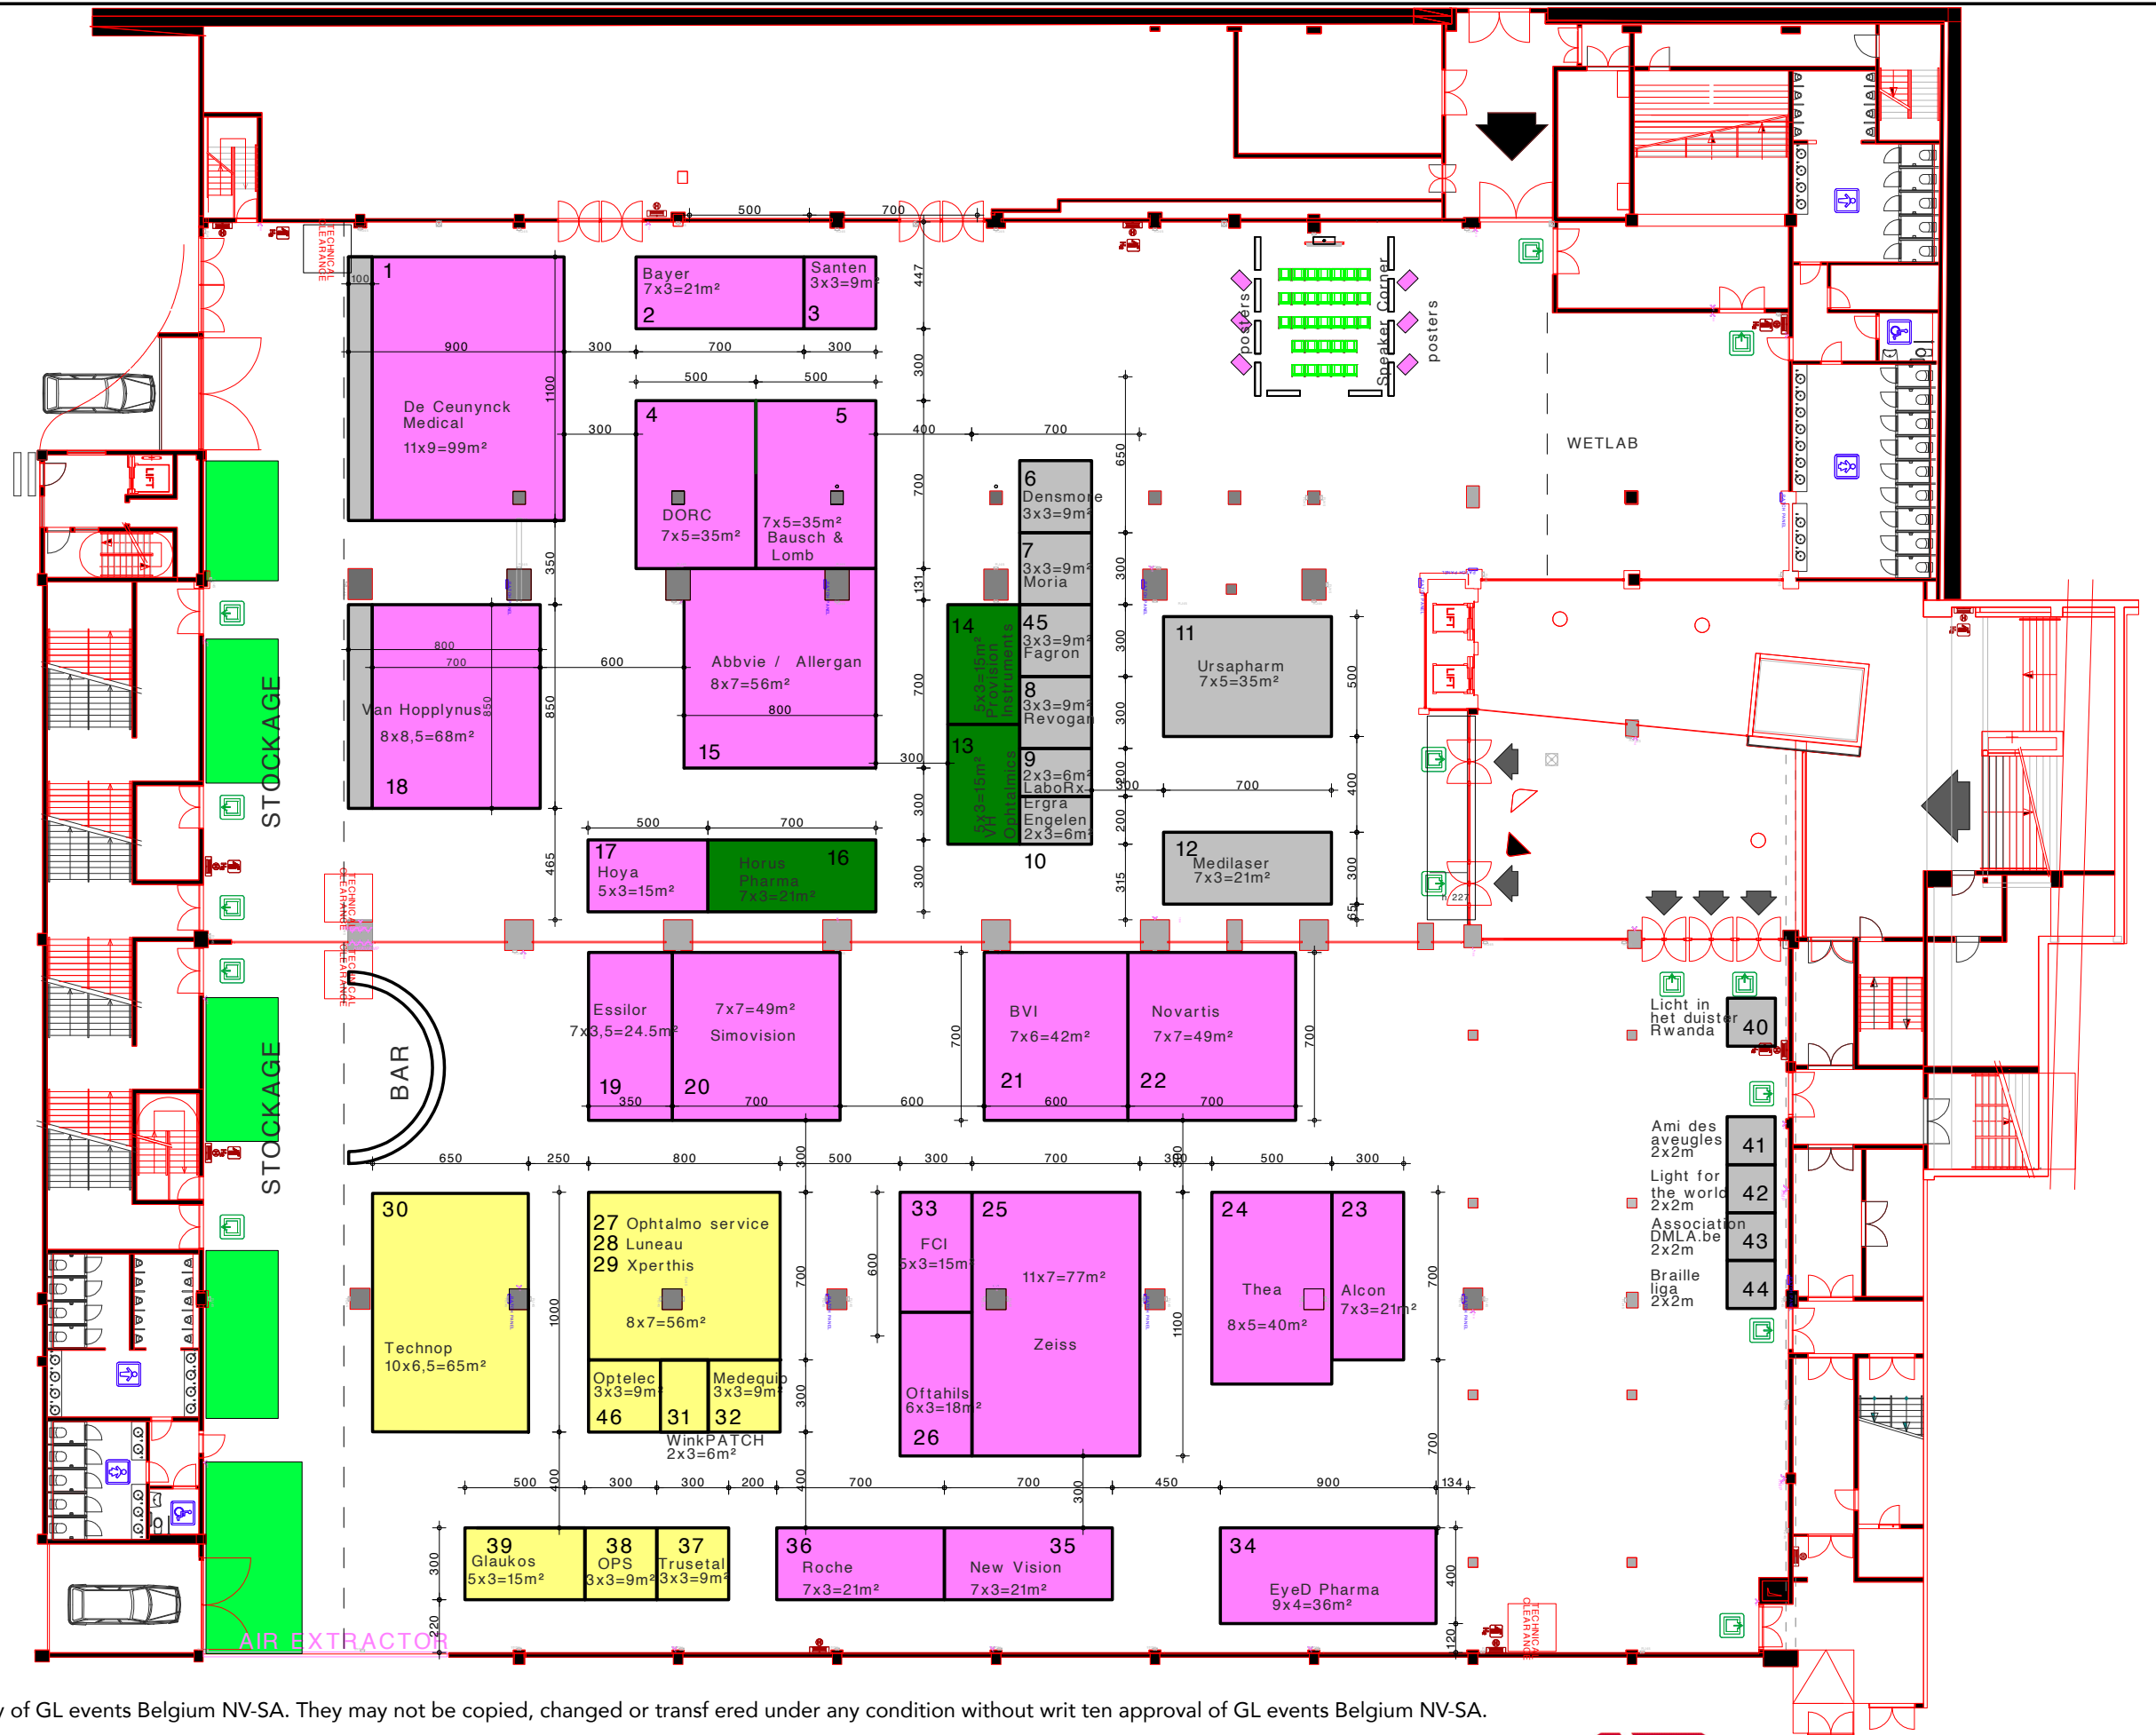

OB 2021

OPHTHALMOLOGICA BELGICA

LIVE IN SQUARE BRUSSELS

24-26 Nov. 2021

- 220 cm high max
- 300 cm high max
- 375 cm high max
- 400 cm high max

The designs, plans and of f ers remain full proper ty of GL events Belgium NV-SA. They may not be copied, changed op or transf erred under any condition without writ ten approval of GL events Belgium NV-SA.

CLIENT : plan d'implantation
EVENEMENT : OB 2021

Designer : patrick

Date: 07.09.2021