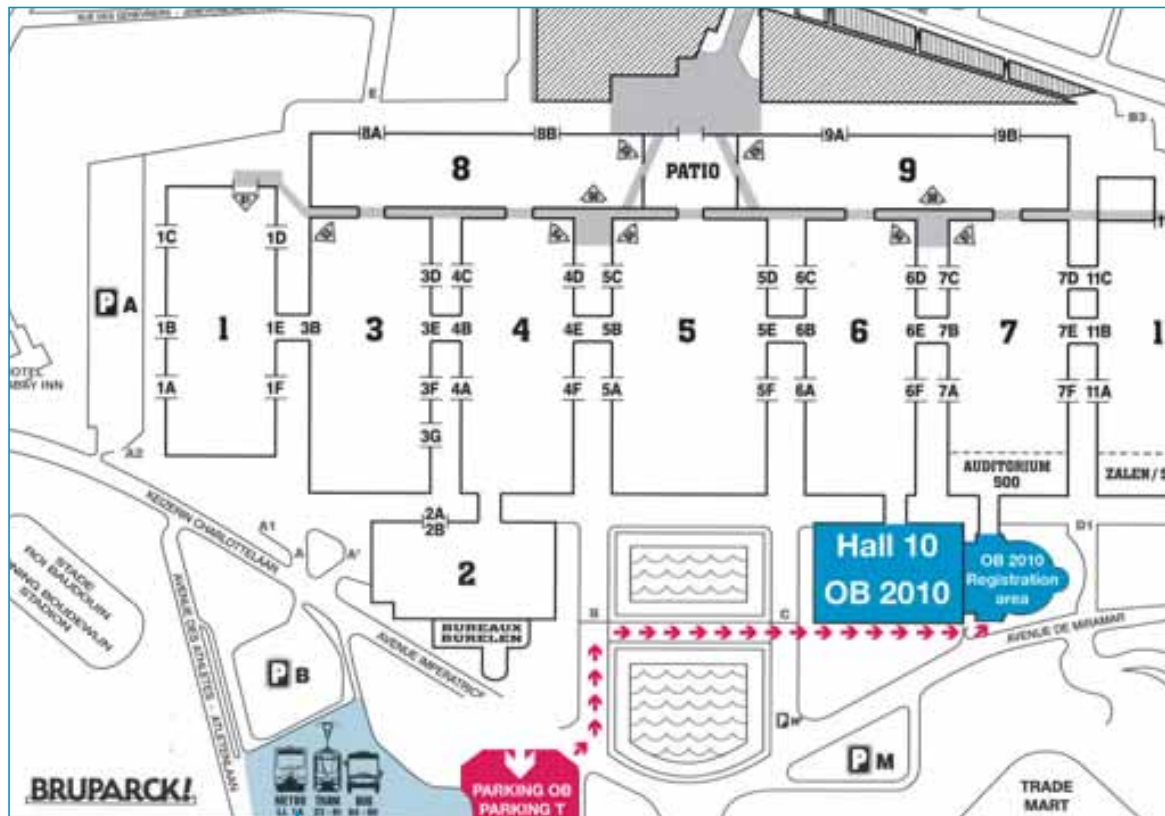

# CONVENTION CENTER

Brussels EXPO, Hall 10  
Place de Belgique - Belgiëplein - 1020 Brussels

**METRO**

**OB 2010 PARKING  
PARKING T**

Brussels Expo, located in the heart of Europe, has the major advantage of being centrally located. The site is easily reached by car, train or airplane.